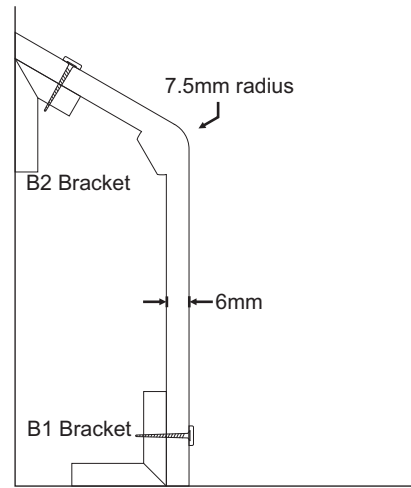

Perspective View (N.T.S.)

Typical Installation Detail (1 :2)

Brief Specification

Product - 24mm Deep, Flat Top Cable Skirting

Core material - 6mm moisture resistant mdf

Finish - Standard White (paintable)

Fittings - See table below

Tel: 01484 713748
Email: sales@pipecasings.co.uk
Web: www.pipecasings.co.uk

Notes

24mm Deep Cable Skirting Sections (1 : 10)

Drawing Title
Zylo L Lite
Flat Top Cable Skirting

| | | |
|--|-----------------------------|-------------------------|
| Drawing No. L Lite / 100 / 120 / 150 | | Revision - |
| Size A4 | Scale See Drawing | Date Nov 2016 |

Perspective View (N.T.S.)

Typical Installation Detail (1 : 2)

Brief Specification

Product - 46mm Deep, Sloping Top Pipe Skirting

Core material - 6mm moisture resistant mdf

Finish - Standard White (paintable)

| | | |
|--|-----------------------------|-------------------------|
| Drawing No. R Lite / 120 / 150 / 200 | | Revision - |
| Size A4 | Scale See Drawing | Date Nov 2016 |

Standard Length
2400mm

Sits Flush with 46mm
R Lite Pipe Skirting