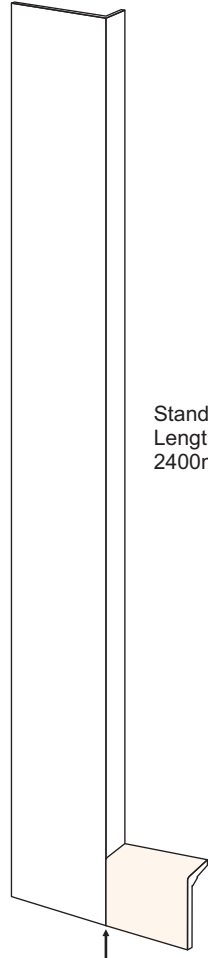

Perspective View (N.T.S.)

Typical Installation Detail (1 :2)

Brief Specification

Product - 24mm Deep, Flat Top Cable Skirting

Core material - 6mm moisture resistant mdf

Finish - Standard White (paintable)

Fittings - See table below

Perspective View (N.T.S.)

Typical Installation Detail (1 : 2)

Brief Specification

Product - 46mm Deep, Sloping Top Pipe Skirting

Core material - 6mm moisture resistant mdf

Finish - Standard White (paintable)

Fittings - See table below

Accessories - Screws, White Caps, Brackets.

| AvailableFitting | Maximum Size Limit |
|---------------------------|--------------------|
| Cover Strips | All Sizes |
| Stop Ends | All Sizes |
| Inside Corners (standard) | All Sizes |
| Outside Corners | All Sizes |

| | | |
|--|-----------------------------|-------------------------|
| Drawing No. R Lite / 120 / 150 / 200 | | Revision - |
| Size A4 | Scale See Drawing | Date Nov 2016 |

Standard Length
2400mm

Sits Flush with 46mm
R Lite Pipe Skirting