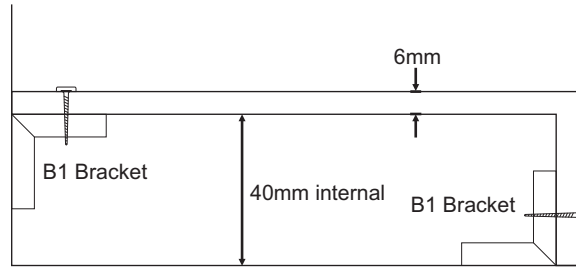

Fittings - See table below

Accessories - Screws, White Caps, Brackets.

| AvailableFitting | Maximum Size Limit |
|---------------------------|--------------------|
| Cover Strips | All Sizes |
| Stop Ends | All Sizes |
| Inside Corners (standard) | All Sizes |
| Outside Corners | All Sizes |

BSMW Products Limited
Birds Royd Lane
Brighouse
West Yorkshire
HD6 1LQ

Tel: 01484 713748
Email: sales@pipecasings.co.uk
Web: www.pipecasings.co.uk

Notes

46mm Deep Pipe Skirting Sections (1 : 10)

Drawing Title
Zylo R Lite
Sloping Top Pipe Skirting

| | | |
|--|-----------------------------|-------------------------|
| Drawing No. R Lite / 120 / 150 / 200 | | Revision - |
| Size A4 | Scale See Drawing | Date Nov 2016 |

Standard Length
2400mm

Sits Flush with 46mm
R Lite Pipe Skirting

Perspective View (N.T.S.)

Typical Installation Detail (1 :2)

Note - Further sizes can obtained from our BX2 Standard Range (9mm)

46mm Deep, 6mm Wall, Two Sided Vertical Boxing (1 : 5)

Brief Specification

Product - 46mm Deep, Two Sided Vertical Boxing