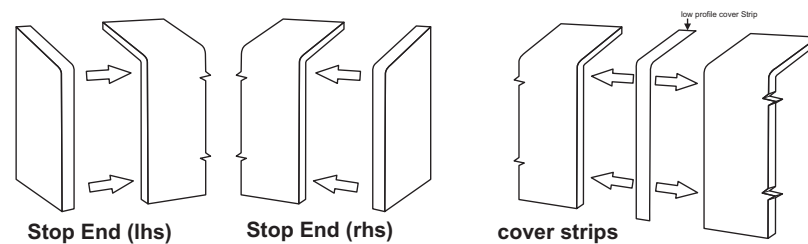

Tel: 01484 713748
Email: sales@pipecasings.co.uk
Web: www.pipecasings.co.uk

Notes

Drawing Title

Zylo BX3 Lite
Three Sided Vertical Boxing

| | | |
|--|-----------------------------|-------------------------|
| Drawing No. BX3 Lite/120/150/200/250 | | Revision - |
| Size A4 | Scale See Drawing | Date Nov 2016 |

Zylo L Lite Fittings (24mm Deep)

Cover Strip Joint Detail (1 : 1)

Zylo R Lite Fittings (46mm Deep)

Inside Corner
(Standard)

Outside Corner

Zylo BX2 Lite Fittings (46mm Deep)

Zylo BX3 Lite Fittings (46mm Deep)