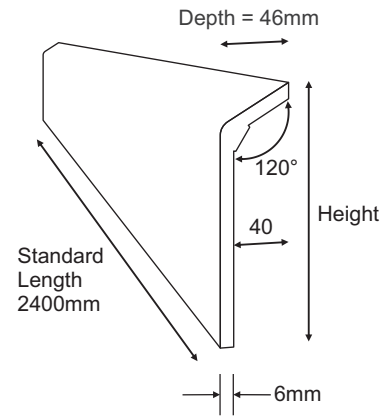

Tel: 01484 713748
Email: sales@pipecasings.co.uk
Web: www.pipecasings.co.uk

Notes

24mm Deep Cable Skirting Sections (1 : 10)

Drawing Title
Zylo L Lite
Flat Top Cable Skirting

| | | |
|--|-----------------------------|-------------------------|
| Drawing No. L Lite / 100 / 120 / 150 | | Revision - |
| Size A4 | Scale See Drawing | Date Nov 2016 |

Perspective View (N.T.S.)

Typical Installation Detail (1 : 2)

Brief Specification

Product - 46mm Deep, Sloping Top Pipe Skirting

Core material - 6mm moisture resistant mdf

Finish - Standard White (paintable)

| | | |
|--|-----------------------------|-------------------------|
| Drawing No. R Lite / 120 / 150 / 200 | | Revision - |
| Size A4 | Scale See Drawing | Date Nov 2016 |

Standard Length
2400mm

Sits Flush with 46mm
R Lite Pipe Skirting

Standard Length
2400mm

Sits Flush with 46mm
R Lite Pipe Skirting

Perspective View (N.T.S.)

Typical Installation Detail (1 :2)

Note - Further sizes can obtained from our BX3 Standard Range (9mm)

46mm Deep, 6mm Wall, Three Sided Vertical Boxing (1 : 5)