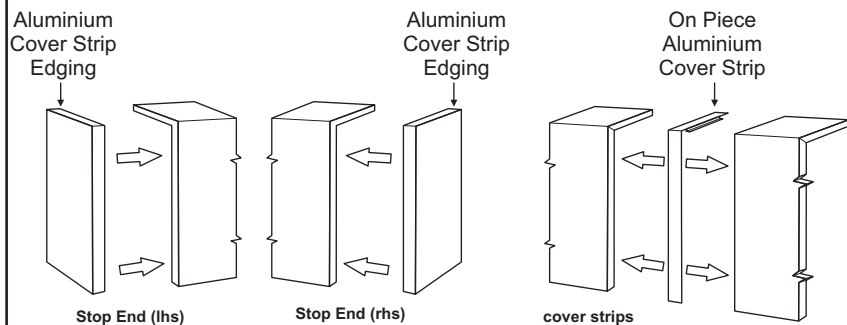

Zylo L Lite Fittings (24mm Deep)

Cover Strip Joint Detail (1 : 1)

Zylo R Lite Fittings (46mm Deep)

Inside Corner
(Standard)

Outside Corner

Zylo BX2 Lite Fittings (46mm Deep)

Zylo BX3 Lite Fittings (46mm Deep)