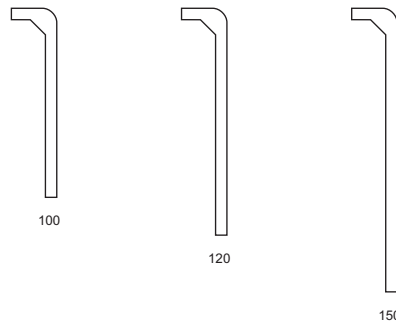

Perspective View (N.T.S.)

Typical Installation Detail (1 :2)

Brief Specification

Product - 24mm Deep, Flat Top Cable Skirting

Core material - 6mm moisture resistant mdf

Finish - Standard White (paintable)

Fittings - See table below

Accessories - Screws, White Caps, Brackets.

| Available Fittings | Maximum Size Limit |
|--------------------|--------------------|
| Cover Strips | All Sizes |
| Stop Ends | All Sizes |

BSMW Products Limited
Birds Royd Lane
Brighouse
West Yorkshire
HD6 1LQ

Tel: 01484 713748
Email: sales@pipecasings.co.uk
Web: www.pipecasings.co.uk

Notes

24mm Deep Cable Skirting Sections (1 : 10)

Drawing Title
Zylo L Lite
Flat Top Cable Skirting

| | | |
|--|-----------------------------|-------------------------|
| Drawing No. L Lite / 100 / 120 / 150 | | Revision - |
| Size A4 | Scale See Drawing | Date Nov 2016 |

| | | |
|--|-----------------------------|-------------------------|
| Drawing No. R Lite / 120 / 150 / 200 | | Revision - |
| Size A4 | Scale See Drawing | Date Nov 2016 |

Standard Length
2400mm

Sits Flush with 46mm
R Lite Pipe Skirting