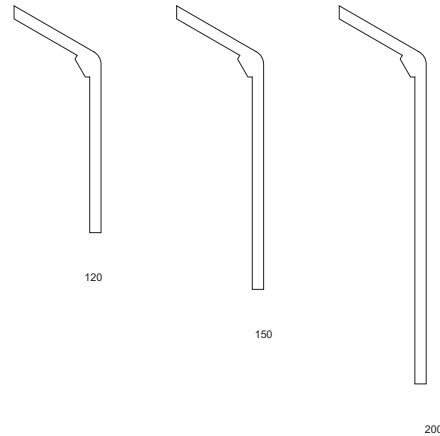

Perspective View (N.T.S.)

Typical Installation Detail (1 : 2)

Brief Specification

Product - 46mm Deep, Sloping Top Pipe Skirting

Core material - 6mm moisture resistant mdf

Finish - Standard White (paintable)

Fittings - See table below

Accessories - Screws, White Caps, Brackets.

| AvailableFitting | Maximum Size Limit |
|---------------------------|--------------------|
| Cover Strips | All Sizes |
| Stop Ends | All Sizes |
| Inside Corners (standard) | All Sizes |
| Outside Corners | All Sizes |

BSMW Products Limited
Birds Royd Lane
Brighouse
West Yorkshire
HD6 1LQ

Tel: 01484 713748
Email: sales@pipecasings.co.uk
Web: www.pipecasings.co.uk

Notes

46mm Deep Pipe Skirting Sections (1 : 10)

Drawing Title
Zylo R Lite
Sloping Top Pipe Skirting

| | | |
|--|-----------------------------|-------------------------|
| Drawing No. R Lite / 120 / 150 / 200 | | Revision - |
| Size A4 | Scale See Drawing | Date Nov 2016 |

Standard Length
2400mm

Sits Flush with 46mm
R Lite Pipe Skirting