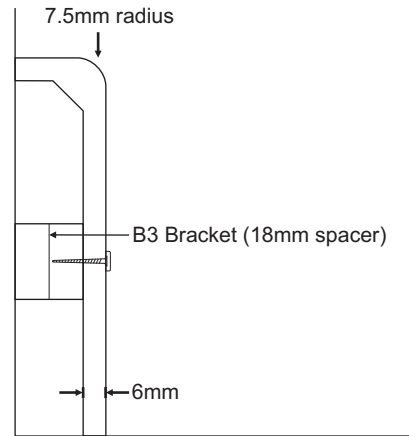

Perspective View (N.T.S.)

Typical Installation Detail (1 :2)

Brief Specification

Product - 24mm Deep, Flat Top Cable Skirting

Core material - 6mm moisture resistant mdf

Finish - Standard White (paintable)

Fittings - See table below

Perspective View (N.T.S.)

Typical Installation Detail (1 : 2)

Brief Specification

Product - 46mm Deep, Sloping Top Pipe Skirting

Core material - 6mm moisture resistant mdf

Finish - Standard White (paintable)

| | | |
|--|-----------------------------|-------------------------|
| Drawing No. R Lite / 120 / 150 / 200 | | Revision - |
| Size A4 | Scale See Drawing | Date Nov 2016 |

Standard Length
2400mm

Sits Flush with 46mm
R Lite Pipe Skirting

Standard Length
2400mm

Sits Flush with 46mm
R Lite Pipe Skirting

Perspective View (N.T.S.)

Typical Installation Detail (1 :2)

Note - Further sizes can obtained from our BX3 Standard Range (9mm)

46mm Deep, 6mm Wall, Three Sided Vertical Boxing (1 : 5)