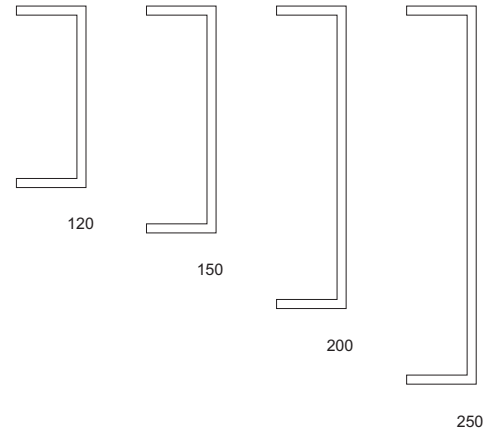

Standard Length
2400mm

Sits Flush with 46mm
R Lite Pipe Skirting

Perspective View (N.T.S.)

Typical Installation Detail (1 :2)

Note - Further sizes can obtained from our BX3 Standard Range (9mm)

46mm Deep, 6mm Wall, Three Sided Vertical Boxing (1 : 5)

Brief Specification

Product - 46mm Deep, Three Sided Vertical Boxing

Core material - 6mm moisture resistant mdf

Finish - Standard White (paintable)

Fittings - See table below

Accessories - Screws, White Caps, Brackets.