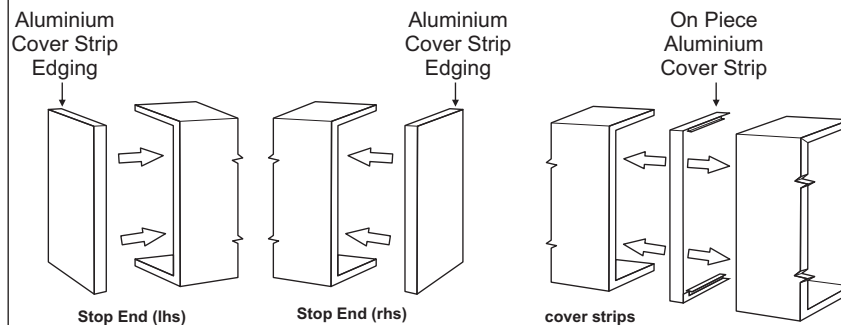

Tel: 01484 713748
Email: sales@pipecasings.co.uk
Web: www.pipecasings.co.uk

Notes

Drawing Title

Zylo BX3 Lite
Three Sided Vertical Boxing

| | | |
|--|-----------------------------|-------------------------|
| Drawing No. BX3 Lite/120/150/200/250 | | Revision - |
| Size A4 | Scale See Drawing | Date Nov 2016 |

Zylo L Lite Fittings (24mm Deep)

Cover Strip Joint Detail (1 : 1)

Zylo R Lite Fittings (46mm Deep)

Inside Corner
(Standard)

Outside Corner

Zylo BX2 Lite Fittings (46mm Deep)

Zylo BX3 Lite Fittings (46mm Deep)