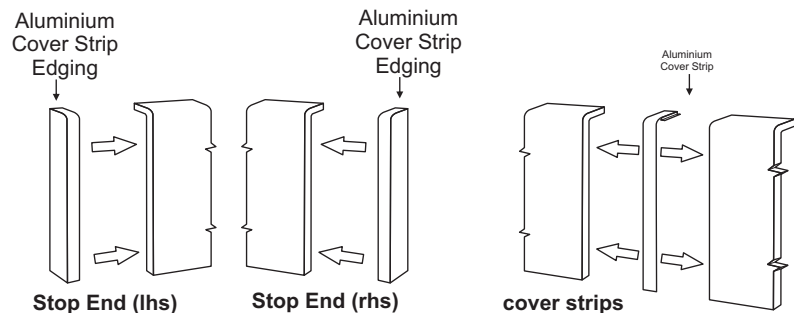

Tel: 01484 713748
Email: sales@pipecasings.co.uk
Web: www.pipecasings.co.uk

Notes

Drawing Title

Zylo BX3 Lite
Three Sided Vertical Boxing

| | | |
|--|-----------------------------|-------------------------|
| Drawing No. BX3 Lite/120/150/200/250 | | Revision - |
| Size A4 | Scale See Drawing | Date Nov 2016 |

Zylo L Lite Fittings (24mm Deep)

Cover Strip Joint Detail (1 : 1)

Zylo R Lite Fittings (46mm Deep)

Inside Corner
(Standard)

Outside Corner

Zylo BX2 Lite Fittings (46mm Deep)

Zylo BX3 Lite Fittings (46mm Deep)