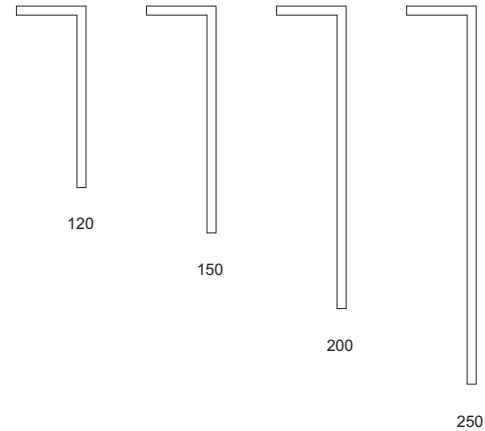

BSMW Products Limited
Birds Royd Lane
Brighouse
West Yorkshire
HD6 1LQ

Tel: 01484 713748
Email: sales@pipecasings.co.uk
Web: www.pipecasings.co.uk

Notes

46mm Deep Pipe Skirting Sections (1 : 10)

Drawing Title
Zylo R Lite
Sloping Top Pipe Skirting

| | | |
|--|-----------------------------|-------------------------|
| Drawing No. R Lite / 120 / 150 / 200 | | Revision - |
| Size A4 | Scale See Drawing | Date Nov 2016 |

Standard Length
2400mm

Sits Flush with 46mm
R Lite Pipe Skirting

Perspective View (N.T.S.)

Typical Installation Detail (1 :2)

Note - Further sizes can obtained from our BX2 Standard Range (9mm)

46mm Deep, 6mm Wall, Two Sided Vertical Boxing (1 : 5)

Brief Specification

Product - 46mm Deep, Two Sided Vertical Boxing