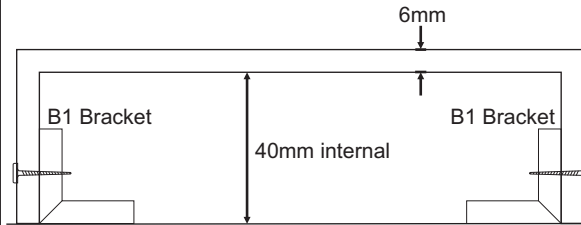

| | |
|--|---------------|
| Drawing No. BX2 Lite/120/150/200/250 | Revision - |
|--|---------------|

| | | |
|-------------------|-----------------------------|-------------------------|
| Size A4 | Scale See Drawing | Date Nov 2016 |
|-------------------|-----------------------------|-------------------------|

Standard Length
2400mm

Sits Flush with 46mm
R Lite Pipe Skirting

Perspective View (N.T.S.)

Typical Installation Detail (1 :2)

Note - Further sizes can obtained from our BX3 Standard Range (9mm)

46mm Deep, 6mm Wall, Three Sided Vertical Boxing (1 : 5)